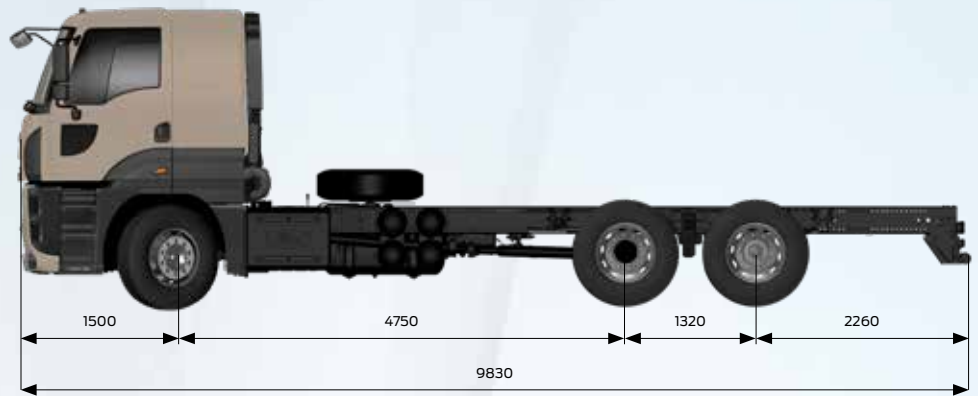

FORD TRUCKS 2533 LR EURO6

Basic Features

Vehicle Type	Road Truck
Axle	6x2
Emission	Euro 6
Cabin Type	Low Roof Sleeper Cab
Wheelbase (mm)	4750

Engine

Type	Ecotorq 9 liters
Displacement (cc)	8974
Diameter x Stroke	115 mm x 144 mm
Power	330 PS (243 kW) @ 1900 rpm
Torque	1300 Nm @ 1200-1700 rpm
Compression Ratio	17,6 : 1
Oil Filling Volume	30 L
Coolant Volume	35 L

Transmission

Clutch	430 mm Single Disc
Manuel Transmission / Ratios (1.gear - 9. gear)	9+1 Speed (9,48 - 0,75)

Steering

Power Assisted Single Circuit

Chassis

Chassis Thickness	7 mm with Reinforcement
Chassis Strength	355 MPa
Suspension (Front/Rear)	Parabolic Leaf Spring / Compensating Arm Mechanical Suspension
Axle	Standard Single Reduction
Axle Ratio	4,375
Tyres (Front/Rear)	315/80 R 22,5
Wheel Rim	22,5 x 9 Steel

Braking System

Brakes (Front/Rear) (Ø.mm x mm. Llength)	430 x 45 mm - Disc Brake
Braking System	Dual Brake Circuit - Air Processing Unit With Integrated Oil Seperator and Heater
Engine Brake Power	max. 220 kW (Engine Level)